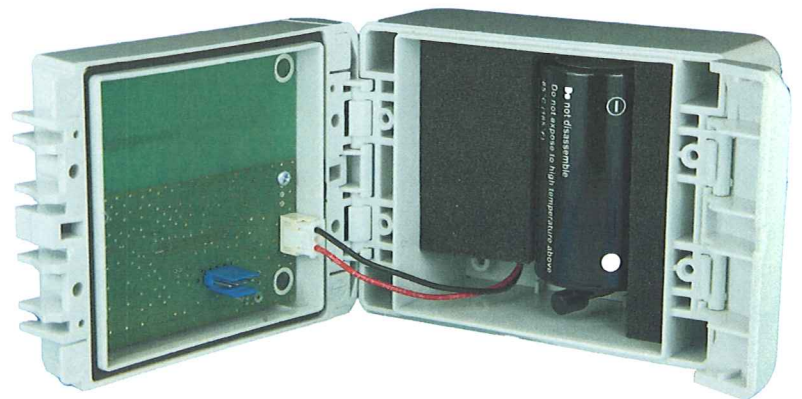

Description Housing

The K-TERM 72 housing is IP66 proof. It is easily opened with a little screw driver.

It can be opened to the left or to the right side.

The cover can be separated completely from the main housing.

Additionally, the opening can be secured with screws below the cover.

Size: 113 x 80 x 62 mm

Weight 280gr (complete with Battery)

IP 66

Kilchherr Elektronik AG

Aeschstrasse 25
CH-3110 Münsingen

 +41 31 721 36 95