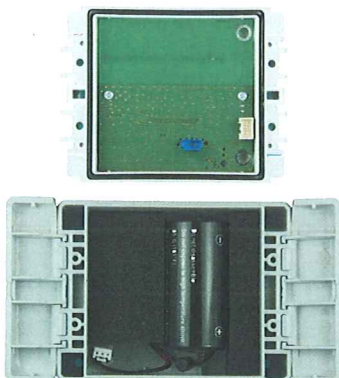

Description Housing

The K-TERM 72 housing is IP66 proof. It is easily opened with a little screw driver.

It can be opened to the left or to the right side.

The cover can be separated completely from the main housing.

Additionally, the opening can be secured with screws below the cover.

Size: 113 x 80 x 62 mm

Weight 280gr (complete with Battery)

IP 66

Kilchherr Elektronik AG

Aeschstrasse 25
CH-3110 Münsingen

 +41 31 721 36 95