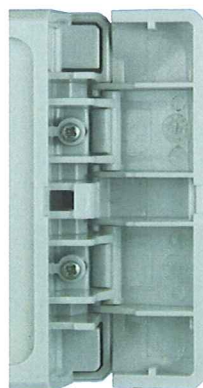

Description Housing

The K-TERM 72 housing is IP66 proof. It is easily opened with a little screw driver.

It can be opened to the left or to the right side.

The cover can be separated completely from the main housing.

Additionally, the opening can be secured with screws below the cover.

Size: 113 x 80 x 62 mm

Weight 280gr (complete with Battery)

IP 66

Kilchherr Elektronik AG

Aeschstrasse 25
CH-3110 Münsingen

 +41 31 721 36 95